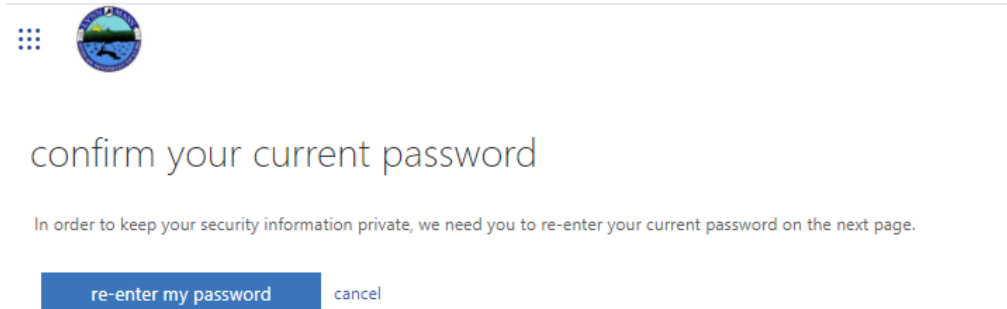

Register for password resets in O365

1. Go to <http://aka.ms/ssprsetup>
2. Enter your password. (You may need to enter your email address if not already logged in, then your password).

3. Answer at least one of the questions below (most people use text, but that is a preference). You can answer all three questions if preferred, but only one is required.

4. It will prompt for a verification code. Click Finish when done.

Regístrese para restablecer la contraseña en O365

1. Entre a <http://aka.ms/ssprsetup>
2. Ingrese su contraseña. (Es posible que deba ingresar su dirección de correo electrónico si aún no ha iniciado sesión, luego su contraseña).