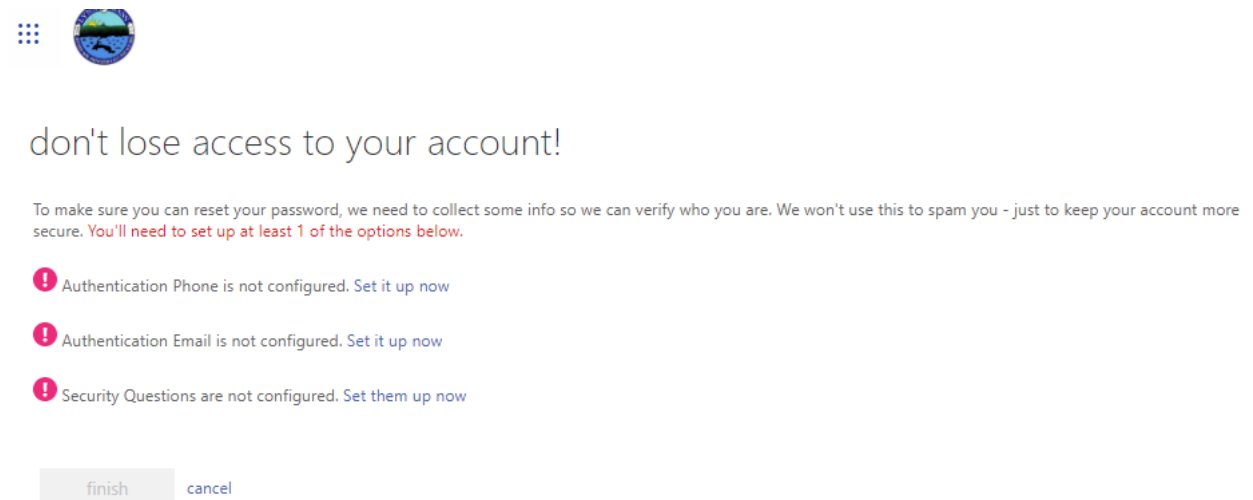

Register for password resets in O365

1. Go to <http://aka.ms/ssprsetup>
2. Enter your password. (You may need to enter your email address if not already logged in, then your password).

3. Answer at least one of the questions below (most people use text, but that is a preference). You can answer all three questions if preferred, but only one is required.

4. It will prompt for a verification code. Click Finish when done.

Regístrese para restablecer la contraseña en O365

1. Entre a <http://aka.ms/ssprsetup>
2. Ingrese su contraseña. (Es posible que deba ingresar su dirección de correo electrónico si aún no ha iniciado sesión, luego su contraseña).