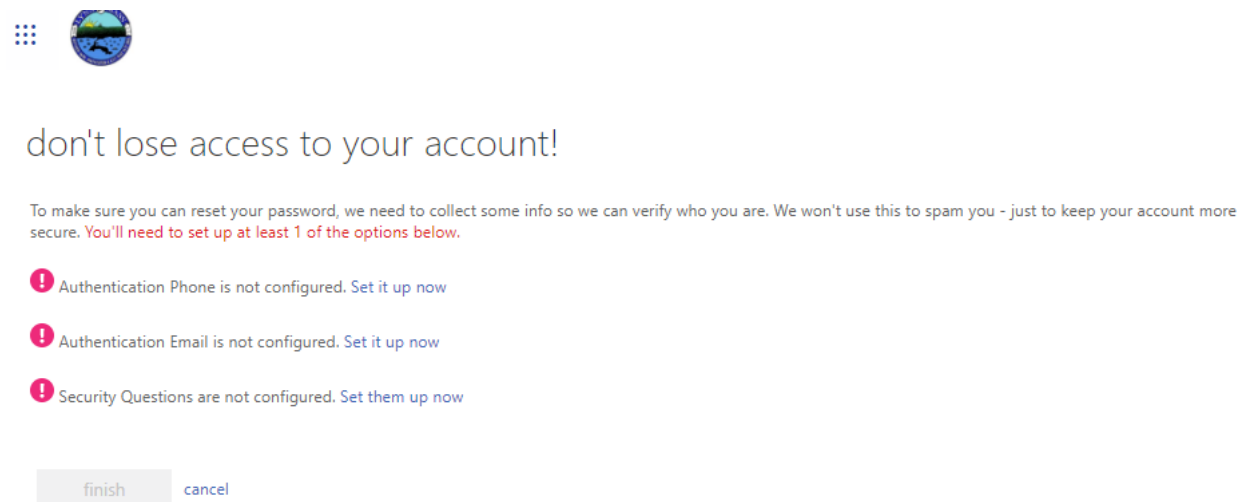

3. Responda al menos una de las preguntas siguientes (la mayoría de las personas usan texto, pero esa es una preferencia). Puede responder las tres preguntas si lo prefiere, pero solo se requiere una.