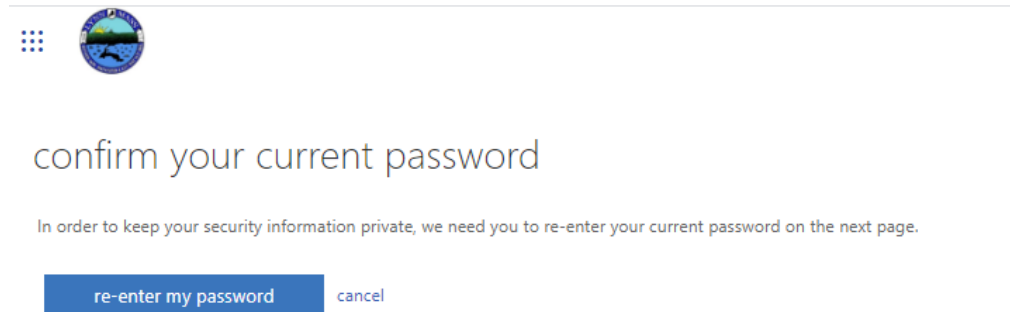

Register for password resets in O365

1. Go to <http://aka.ms/ssprsetup>
2. Enter your password. (You may need to enter your email address if not already logged in, then your password).

3. Answer at least one of the questions below (most people use text, but that is a preference). You can answer all three questions if preferred, but only one is required.

4. It will prompt for a verification code. Click Finish when done.

Regístrese para restablecer la contraseña en O365

1. Entre a <http://aka.ms/ssprsetup>
2. Ingrese su contraseña. (Es posible que deba ingresar su dirección de correo electrónico si aún no ha iniciado sesión, luego su contraseña).